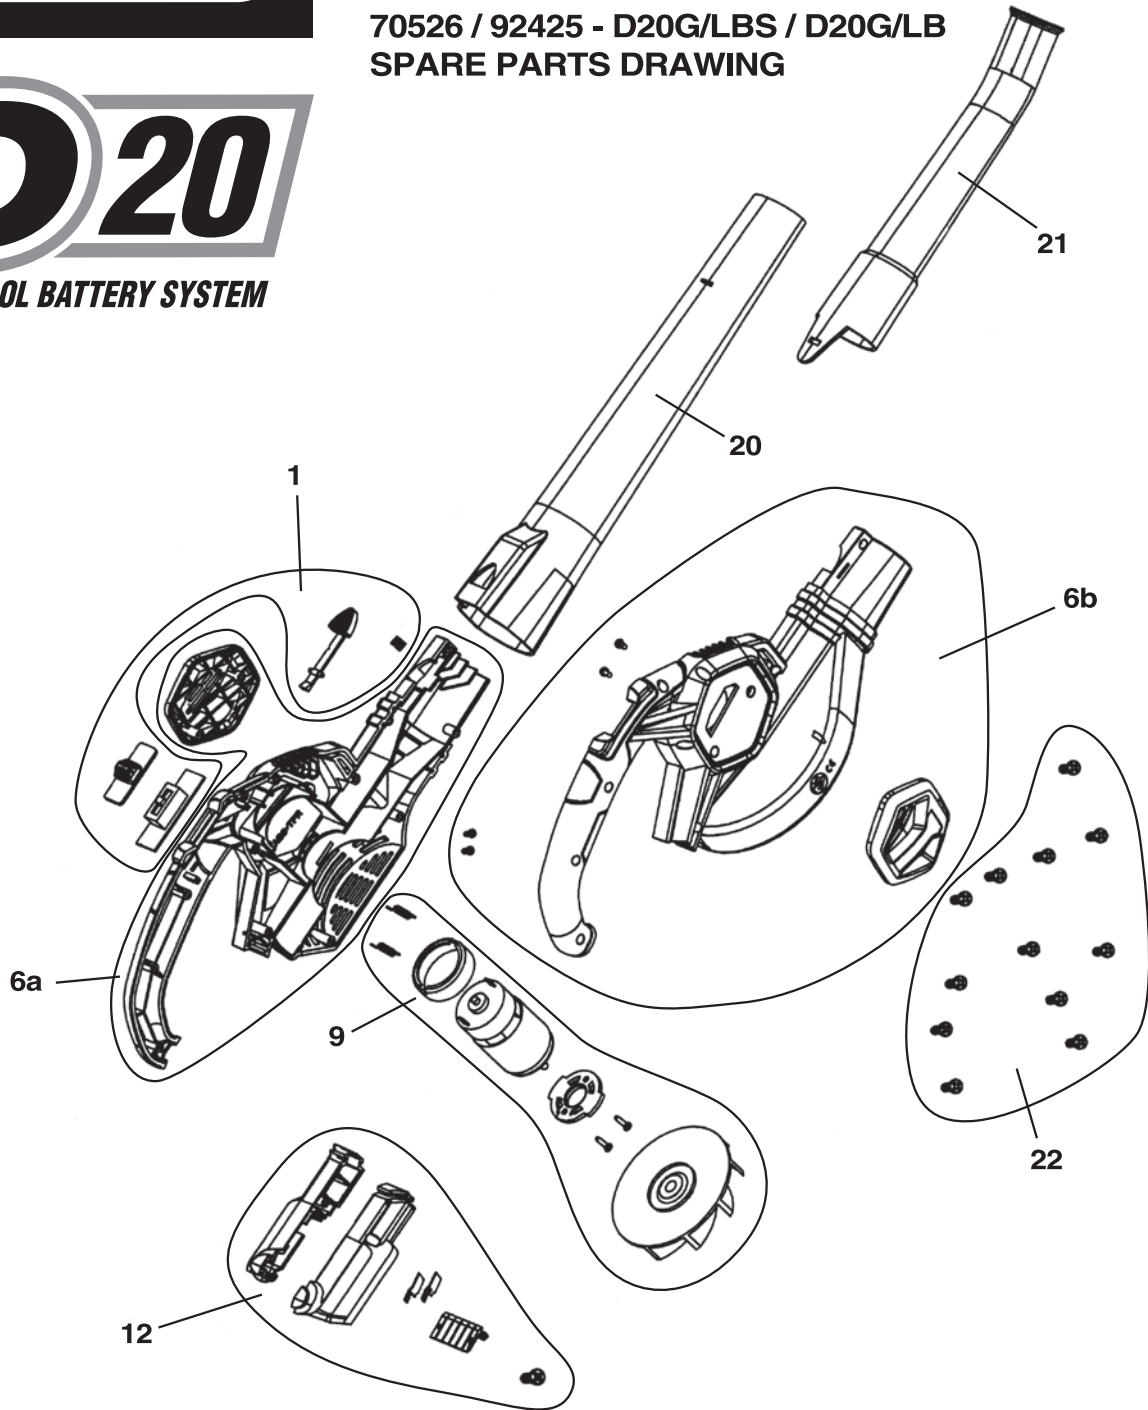

**DRAPER**®

20V

# LEAF BLOWER

GB

70526 / 92425 - D20G/LBS / D20G/LB  
SPARE PARTS DRAWING

**D20**  
MULTI-TOOL BATTERY SYSTEM

KEY No.	PART No.	STOCK No.	DESCRIPTION
1	YD20G/LB-1	97454	Switch assembly
6	YD20G/LB-6	97455(a+b)	Machine housing
9	YD20G/LB-9	97456	Motor assembly
12	YD20G/LB-12	97457	Battery seat assembly
20	YD20G/LB-20	97459	Extension tube
21	YD20G/LB-21	97460	Flat end extension tube
22	YD20G/LB-22	97461	Screw (set x12)