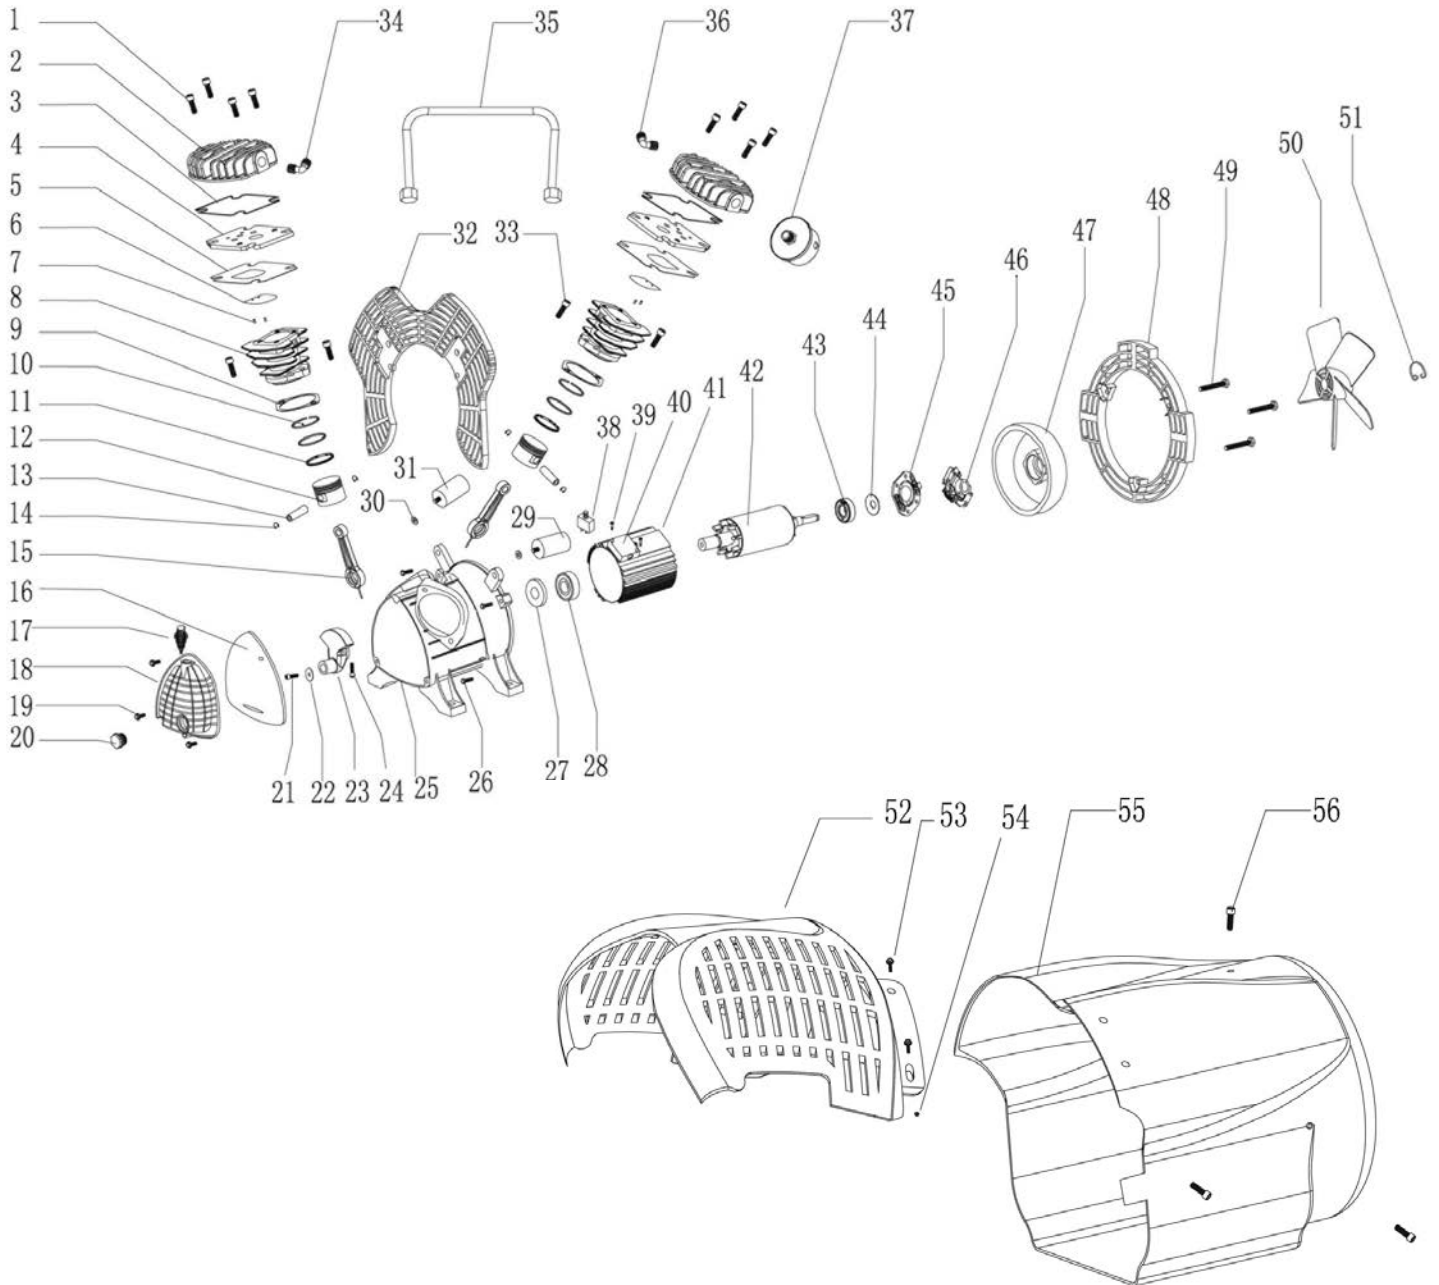

230V DIRECT DRIVE TWIN OIL COMPRESSOR

29355 – DA50/412TV SPARE PARTS DRAWING

DRAPER[®]

230V DIRECT DRIVE

TWIN OIL COMPRESSOR

GB

29355 – DA50/412TV SPARE PARTS DRAWING