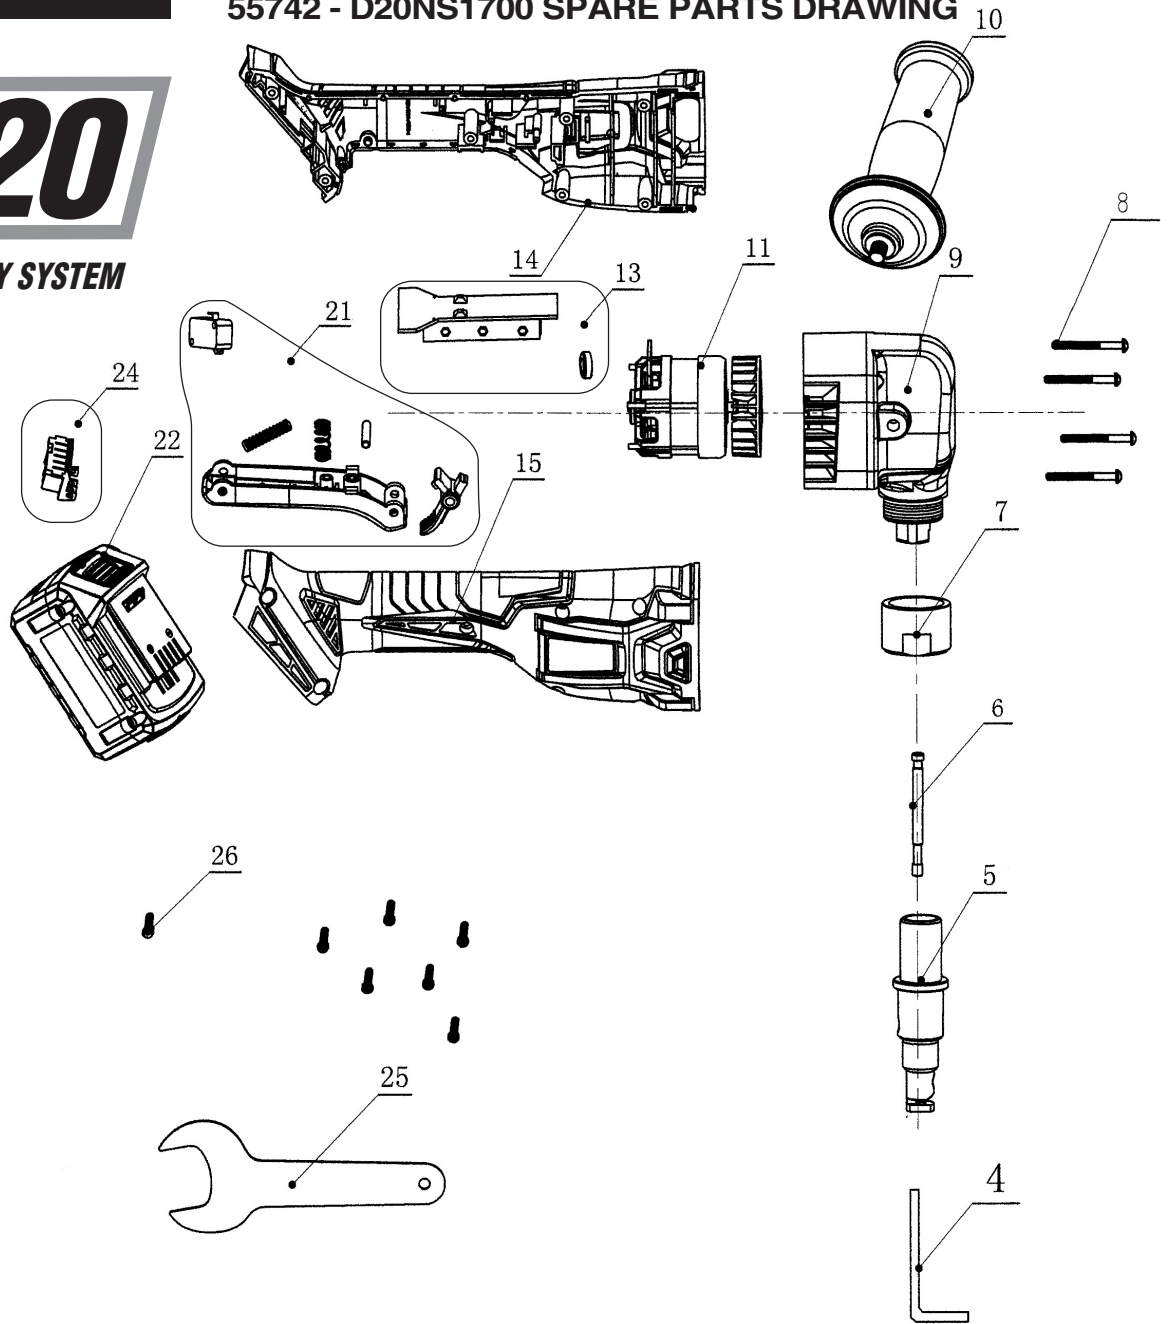

DRAPER[®]

20V BRUSHLESS

NIBBLER

55742 - D20NS1700 SPARE PARTS DRAWING

D20
MULTI-TOOL BATTERY SYSTEM

KEY No.	PART No.	STOCK No.	DESCRIPTION
4	YD20NS1700-4	98122	Allen key M5
5	YD20NS1700-5	98124	Circle blade holder assembly
6	YD20NS1700-6	98125	Circle blade
7	YD20NS1700-7	98121	Nut
8	YD20NS1700-8	98129	Self-tapping screw
9	YD20NS1700-9	98131	Head assembly
10	YD20NS1700-10	98134	Auxiliary handle
11	YD20NS1700-11	98135	Brushless motor

KEY No.	PART No.	STOCK No.	DESCRIPTION
13	YD20NS1700-13	98137	PCB & magnet ring
14	YD20NS1700-14	98138	Left shell
15	YD20NS1700-15	98203	Right shell
21	YD20NS1700-21	98205	Switch assembly
22	YD20NS1700-22		Battery pack
24	YD20NS1700-24	98206	Insert frame assembly
25	YD20NS1700-25	98132	Wrench
26	YD20NS1700-26	98128	Panhead self-tapping screw (set)